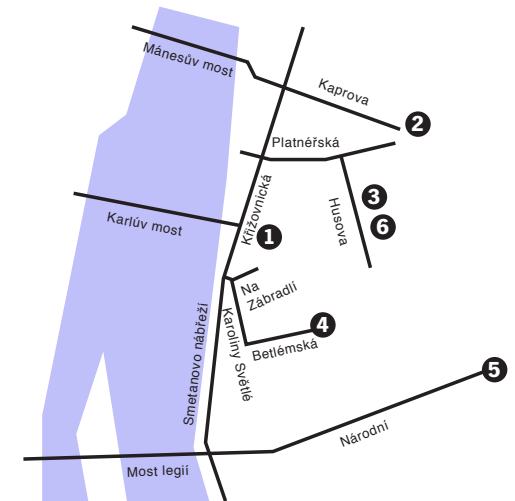

4:30 p.m. ②

PLATaFORMA
Adrià Pinar & Jan Mech
Installation-Intervention
15 minutes approx. / Without text

24/06/2015

12 p.m. ②
PLATaFORMA
Adrià Pinar & Jan Mech
Installation-Intervention
15 minutes approx. / Without text

12:30 p.m. ②

PLATaFORMA
Adrià Pinar & Jan Mech
Installation-Intervention
15 minutes approx. / Without text

4 p.m. ②

PLATaFORMA
Adrià Pinar & Jan Mech
Installation-Intervention
15 minutes approx. / Without text

4:30 p.m. ②

PLATaFORMA
Adrià Pinar & Jan Mech
Installation-Intervention
15 minutes approx. / Without text

26/06/2015

9 p.m. ④
FOLDS OF SILK: The Good Craftsmen's Tribe [Tribes]
ESAD-Institut del Teatre de Barcelona
Installation-Intervention
40 minutes approx. (continuous activity) / Without text

27/06/2015

10 a.m. ③
Theatre in the City's Hidden Folds
UPC, ETSAB and Institut del Teatre de Barcelona
Talk
90 minutes approx. / English

12 p.m. ⑥

Nature and its tremor [City Walk]
Societat Doctor Alonso and Moore Danza
Site-specific travelling intervention
minutes approx. / English

4 p.m. ⑥

Nature and its tremor [City Walk]
Societat Doctor Alonso and Moore Danza
Site-specific travelling intervention
minutes approx. / English

7 p.m. ⑥

Nature and its tremor [City Walk]
Societat Doctor Alonso and Moore Danza
Site-specific travelling intervention
minutes approx. / English

Venues

1. **1 COLLOREDO-MANSFELD PALACE** (second floor)
   Catalonia Space Exhibition (Countries and Regions Section) – Space n°A4a
   Karlova 189/2
   110 00 Praha-Staré Město
2. **2 KAFKA'S HOUSE** (first floor)
   Catalonia Space Exhibition (Students Section) - Space n°G1
   Náměstí Franze Kafky 24/3
   110 00 Praha 1-Staré Město
3. **3 CLAM GALLAS PALACE** (second floor)
   Husova 158/20
   110 00 Praha 1 - Staré Město
4. **4 NAPRSTKOVO MUZEUM [Náprstek Museum] (in the gardens)**
   Betlémské náměstí 1
   110 00 Praha 1
5. **5 JUNGMANNOVO NÁMĚSTÍ 754/17** (In front of Dum Hudebních Nástrojů)
   110 00 Praha
6. **6 CLAM GALLAS PALACE** ("Space Walks" point in the passageway at the Clam Gallas Palace)
   Husova 158/20
   110 00 Praha 1 - Staré Město

All info about activities in
<http://pq15.institutdelteatre.cat>

CATALAN WAYS ①

Alfons Flores, a transglobal scenographer Franc Aleu and Lluc Castells, shared projects

Institut del Teatre de Barcelona
Exhibition (Catalonia Estand)

NEW WAYS ②

ESAD - Institut del Teatre de Barcelona

Exhibition (ESAD Estand)

19/06/2015 Catalonia national day

12 p.m. ③

MUSIC, ARCHITECTURE, SCENOGRAPHY. Worlds without Words

Alfons Flores, Lluc Castells and Franc Aleu

Roundtable

90 minutes approx. / English and Catalan with consecutive translation (not simultaneous) into English

6 p.m. ① Catalonia stand opening

Siren Song

Claudia Schneider

Intervention-Lyrical Musical Staging
20 minutes approx. / Catalan (Music)

20/06/2015

1:30 p.m. ⑤

Big Bang Pop [SpaceLAB]

ESAD-Institut del Teatre de Barcelona

Intervention

Continuous activity for at least 20 minutes up to a maximum of 90 minutes. / Without text

6 p.m. ①

Siren Song

Claudia Schneider

Intervention-Lyrical Musical Staging
20 minutes approx. / Catalan (Music)